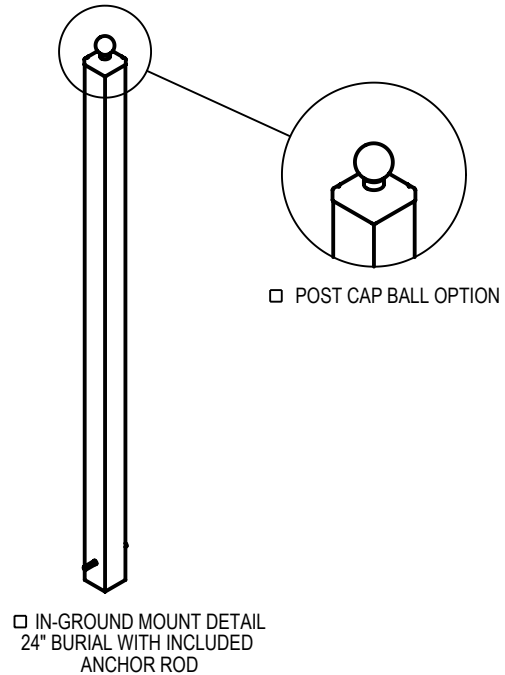

CHECK MOUNTING OPTION

SURFACE MOUNT

PRODUCT: GRR-7-SF(IG)  
 DESCRIPTION: GRAMERCY BIKE RACK  
 7 BIKE, SURFACE OR IN GROUND MOUNT  
 DATE: 1-15-07  
 ENG: TLG

CONFIDENTIAL DRAWING AND INFORMATION IS NOT TO BE COPIED OR DISCLOSED TO OTHERS WITHOUT THE CONSENT OF TRILARY, INC. SPECIFICATIONS ARE SUBJECT TO CHANGE WITHOUT NOTICE.