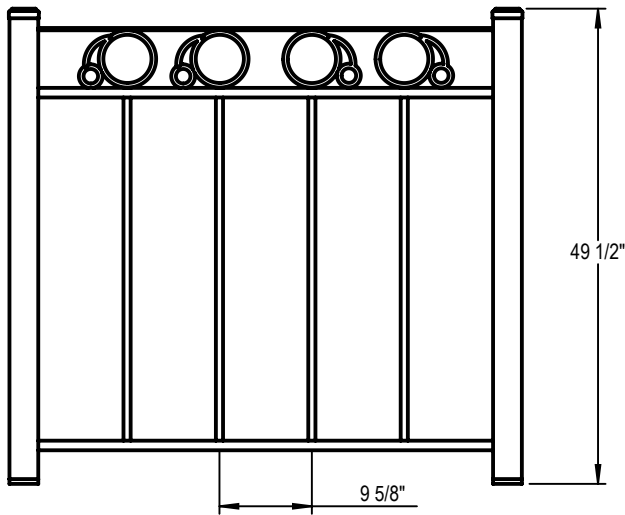

CHECK MOUNTING OPTION

SURFACE MOUNT

PRODUCT: GRR-7-SF(IG)  
 DESCRIPTION: GRAMERCY BIKE RACK  
 7 BIKE, SURFACE OR IN GROUND MOUNT  
 DATE: 1-15-07  
 ENG: TLG

CONFIDENTIAL DRAWING AND INFORMATION IS NOT TO BE COPIED OR DISCLOSED TO OTHERS WITHOUT THE CONSENT OF TRILARY, INC. SPECIFICATIONS ARE SUBJECT TO CHANGE WITHOUT NOTICE.