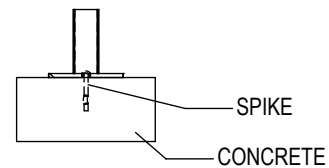

CHECK DESIRED MOUNT

IN GROUND MOUNT (IG)

SURFACE FLANGE MOUNT (SF)

PRODUCT: BOL800-SF(IG)  
DESCRIPTION: 8" OD BOLLARD  
SURFACE OR IN GROUND MOUNT

DATE: 6-13-19  
ENG: SMC

CONFIDENTIAL DRAWING AND INFORMATION IS NOT TO BE COPIED OR DISCLOSED TO OTHERS WITHOUT THE CONSENT OF GRABER MANUFACTURING, INC. SPECIFICATIONS ARE SUBJECT TO CHANGE WITHOUT NOTICE.

NOTE: 55 3/4" IN GROUND OVERALL LENGTH

NOTES:

1. INSTALL BIKE RACKS ACCORDING TO MANUFACTURER'S SPECIFICATIONS.
2. CONSULTANT TO SELECT COLOR (FINISH), SEE MANUFACTURER'S SPECIFICATIONS.
3. SEE SITE PLAN FOR LOCATION OR CONSULT OWNER.