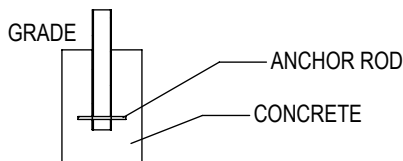

CHECK DESIRED MOUNT

IN GROUND MOUNT (IG)

SURFACE FLANGE MOUNT (SF)

PRODUCT: BOL800-SF(IG)  
DESCRIPTION: 8" OD BOLLARD  
SURFACE OR IN GROUND MOUNT

DATE: 6-13-19  
ENG: SMC

CONFIDENTIAL DRAWING AND INFORMATION IS NOT TO BE COPIED OR DISCLOSED TO OTHERS WITHOUT THE CONSENT OF GRABER MANUFACTURING, INC. SPECIFICATIONS ARE SUBJECT TO CHANGE WITHOUT NOTICE.

NOTE: 55 3/4" IN GROUND OVERALL LENGTH

NOTES:

1. INSTALL BIKE RACKS ACCORDING TO MANUFACTURER'S SPECIFICATIONS.
2. CONSULTANT TO SELECT COLOR (FINISH), SEE MANUFACTURER'S SPECIFICATIONS.
3. SEE SITE PLAN FOR LOCATION OR CONSULT OWNER.