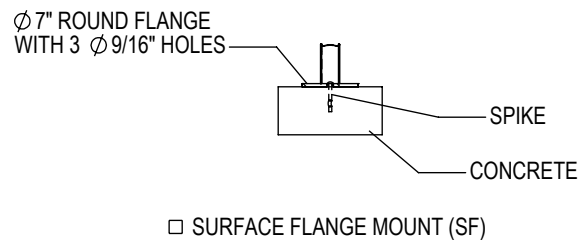

CHECK DESIRED MOUNT

PRODUCT: CIR-2-IG(SF)  
 DESCRIPTION: CIRCA 2000 BIKE RACK  
 2 BIKE, SURFACE OR IN GROUND MOUNT  
 DATE: 10-15-18  
 ENG: SMC

CONFIDENTIAL DRAWING AND INFORMATION IS NOT TO BE COPIED OR DISCLOSED TO OTHERS WITHOUT THE CONSENT OF GRABER MANUFACTURING, INC. SPECIFICATIONS ARE SUBJECT TO CHANGE WITHOUT NOTICE.