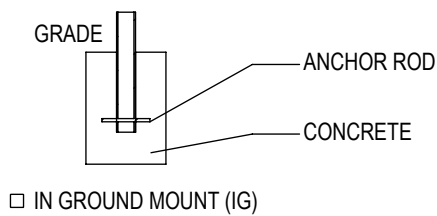

CHECK DESIRED MOUNT

PRODUCT: CIR-2-IG(SF)  
 DESCRIPTION: CIRCA 2000 BIKE RACK  
 2 BIKE, SURFACE OR IN GROUND MOUNT  
 DATE: 10-15-18  
 ENG: SMC

CONFIDENTIAL DRAWING AND INFORMATION IS NOT TO BE COPIED OR DISCLOSED TO OTHERS WITHOUT THE CONSENT OF GRABER MANUFACTURING, INC. SPECIFICATIONS ARE SUBJECT TO CHANGE WITHOUT NOTICE.