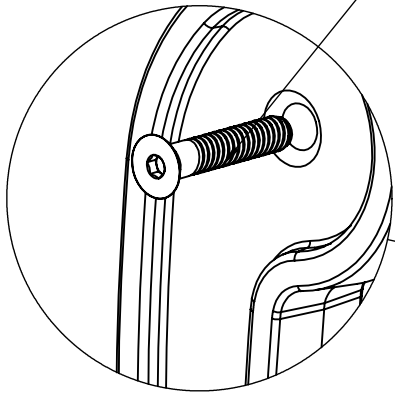

GRAMERCY BACKED ASSEMBLY SHEET

CAST ALUMINUM END FRAME

APPLY LOCTITE ANTI-SEIZE TO THREADS

ALL FASTENERS ARE STAINLESS STEEL