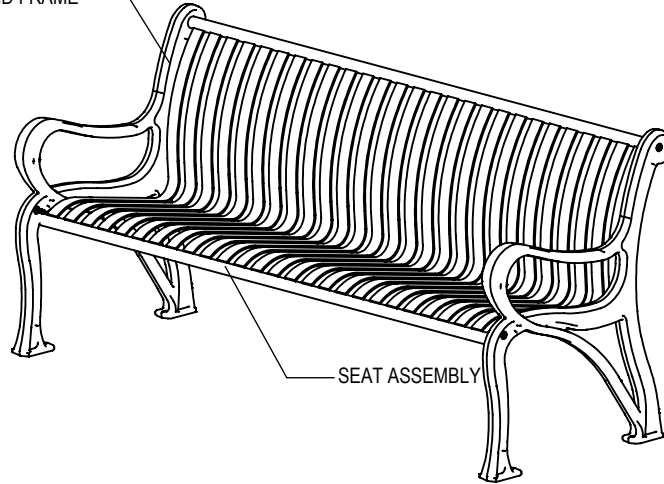

GRAMERCY BACKED ASSEMBLY SHEET

CAST ALUMINUM END FRAME

APPLY LOCTITE ANTI-SEIZE TO THREADS

ALL FASTENERS ARE STAINLESS STEEL