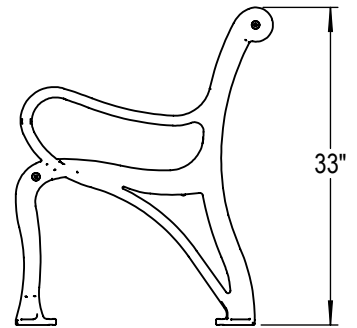

- GRB-2 30"
- GRB-4 52"
- GRB-5 62"
- GRB-6 74" (SHOWN)
- GRB-8 96"

PRODUCT: GRB-VS  
 DESCRIPTION: GRAMERCY BENCH, VERTICAL STEEL STRAPS

DATE: 11-28-17  
 ENG: SMC

CONFIDENTIAL DRAWING AND INFORMATION IS NOT TO BE COPIED OR DISCLOSED TO OTHERS WITHOUT THE CONSENT OF GRABER MANUFACTURING, INC. SPECIFICATIONS ARE SUBJECT TO CHANGE WITHOUT NOTICE.