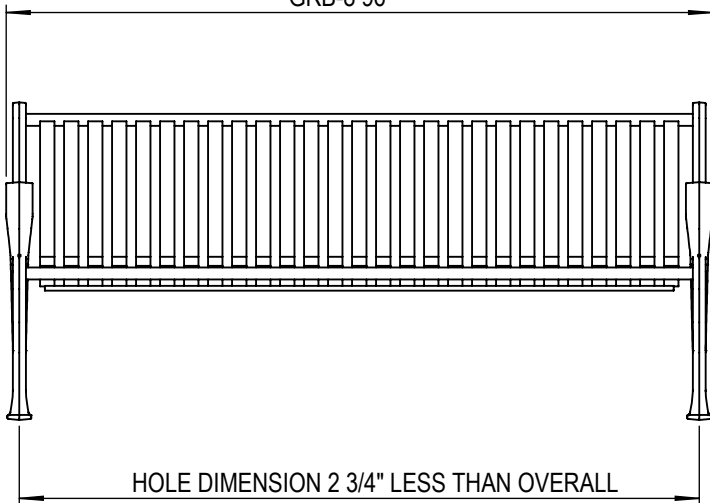

- GRB-2 30"
- GRB-4 52"
- GRB-5 62"
- GRB-6 74" (SHOWN)
- GRB-8 96"

PRODUCT: GRB-VS  
 DESCRIPTION: GRAMERCY BENCH, VERTICAL STEEL STRAPS

DATE: 11-28-17  
 ENG: SMC

CONFIDENTIAL DRAWING AND INFORMATION IS NOT TO BE COPIED OR DISCLOSED TO OTHERS WITHOUT THE CONSENT OF GRABER MANUFACTURING, INC. SPECIFICATIONS ARE SUBJECT TO CHANGE WITHOUT NOTICE.